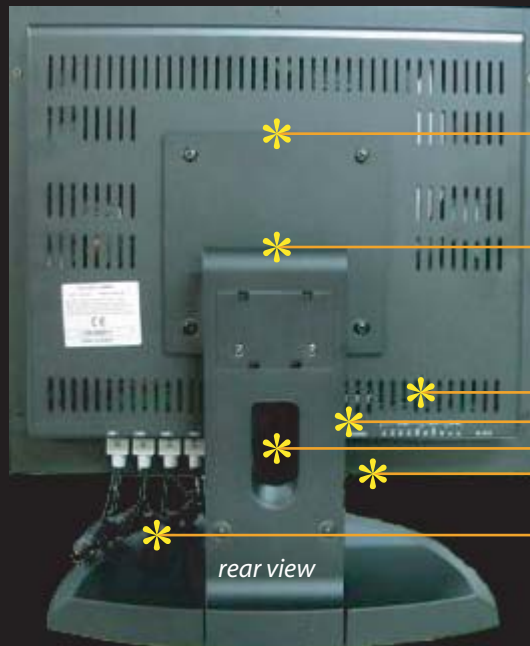

Motion, Schedule, Continuous,
pre/post rec, covert record options.

P/T/Z control via RS485 output.

12volt dc power operation.

Standard Vesa wall mountable.

User friendly front panel control or via
included ir remote controller.

Live audio monitoring.

Point of sale interface option.

Size only 315H x 350W x 65D

Weights only 7Kg

*standard vesa
wall mount*

*removeable
swivel stand*

*alarm in/out
connections*

video out