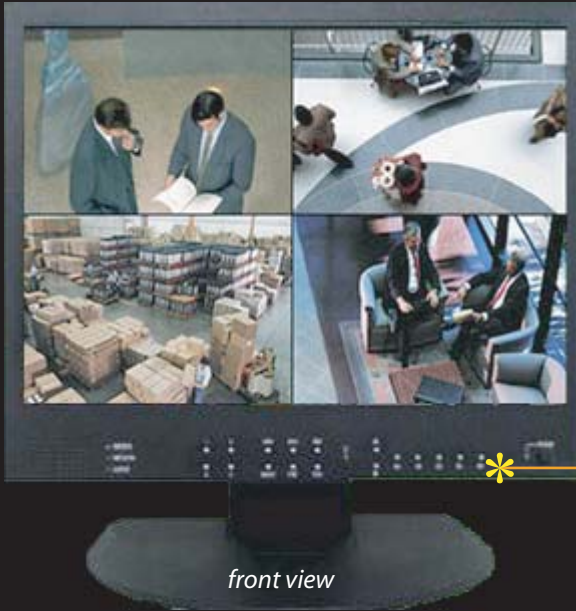

K.M.H

Pre Product Release Information

Only the best in Electronics

LCD Monitor with built-in 4channel Realtime Linux DVR

*user friendly
front panel
controls*

front view

Mpeg4 modified compression.
Quad, Full Screen, Switching Spot
Monitor Video Out.

Supplied with 80gig hdd.

Audio and Alarms in/out.

10/100 Ethernet on board.

Full Remote Internet/Lan access .

AVI back up to external devices via
network or optional usb device.

Hi resolution display and record
settings for each camera.

Motion, Schedule, Continuous,
pre/post rec, covert record options.

P/T/Z control via RS485 output.

12volt dc power operation.

Standard Vesa wall mountable.

User friendly front panel control or via
included ir remote controller.

Live audio monitoring.

Point of sale interface option.

Size only 315H x 350W x 65D

Weights only 7Kg

*standard vesa
wall mount*

*removeable
swivel stand*

*alarm in/out
connections*

video out